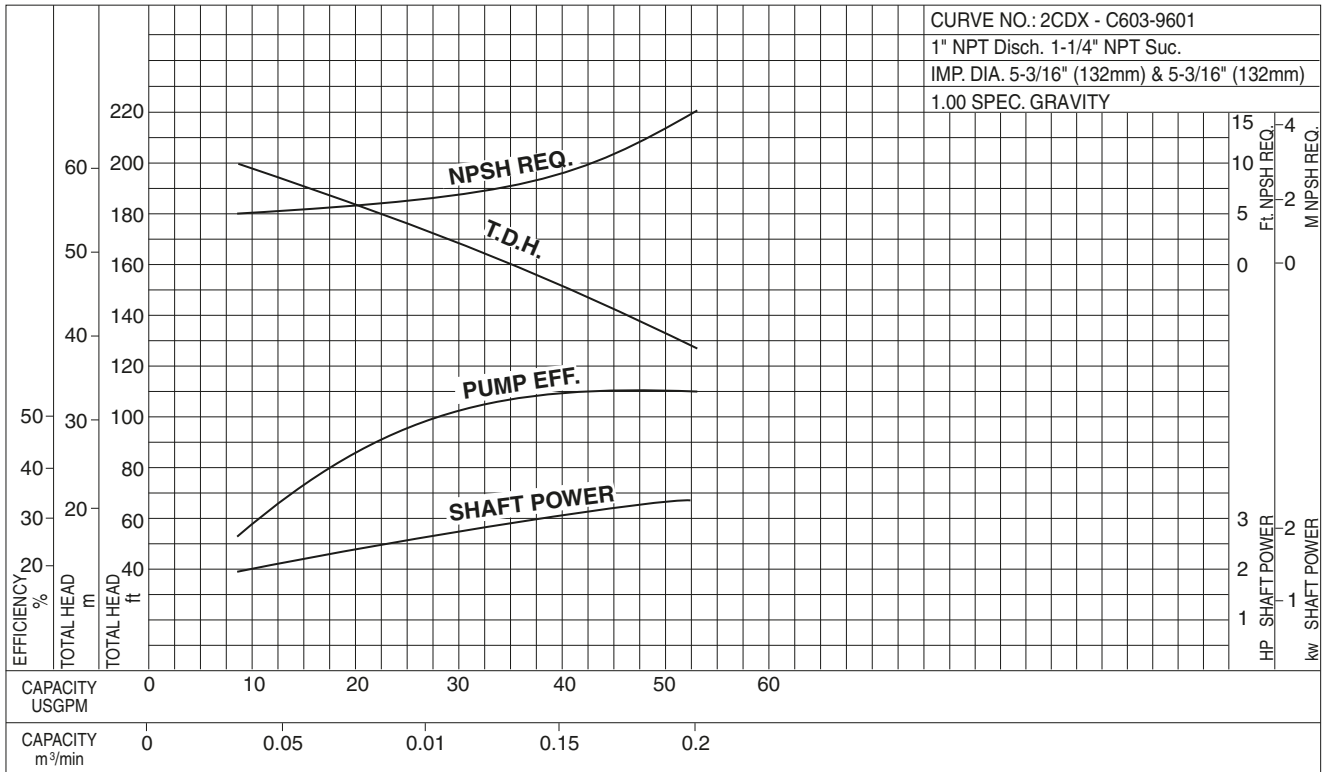

60Hz, Synchronous Speed 3600 RPM

Model 2CDX/2CDU

EBARA Stainless Steel Two-Stage Centrifugal Pumps

Performance Curves

2CDXU 70/206-2HP

2CDU 70/206-2HP

Synchronous Speed: 3600 RPM

Size: 1 × 1¼ × 5³/₁₆ × 5³/₁₆

2CDXU 70/306-3HP

2CDU 70/306-3HP

Synchronous Speed: 3600 RPM

Size: 1 × 1¼ × 5³/₁₆ × 6

2CDX/2CDU

Model 2CDX/2CDU

EBARA Stainless Steel Two-Stage Centrifugal Pumps

Performance Curves

2CDXU 120/306-3HP 2CDU 120/306-3HP Synchronous Speed: 3600 RPM Size: 1 × 1¼ × 5³/₁₆ × 5³/₁₆

2CDXU 200/506-5HP 2CDU 200/506-5HP Synchronous Speed: 3600 RPM Size: 1 × 1½ × 5³/₁₆ × 6³/₁₆