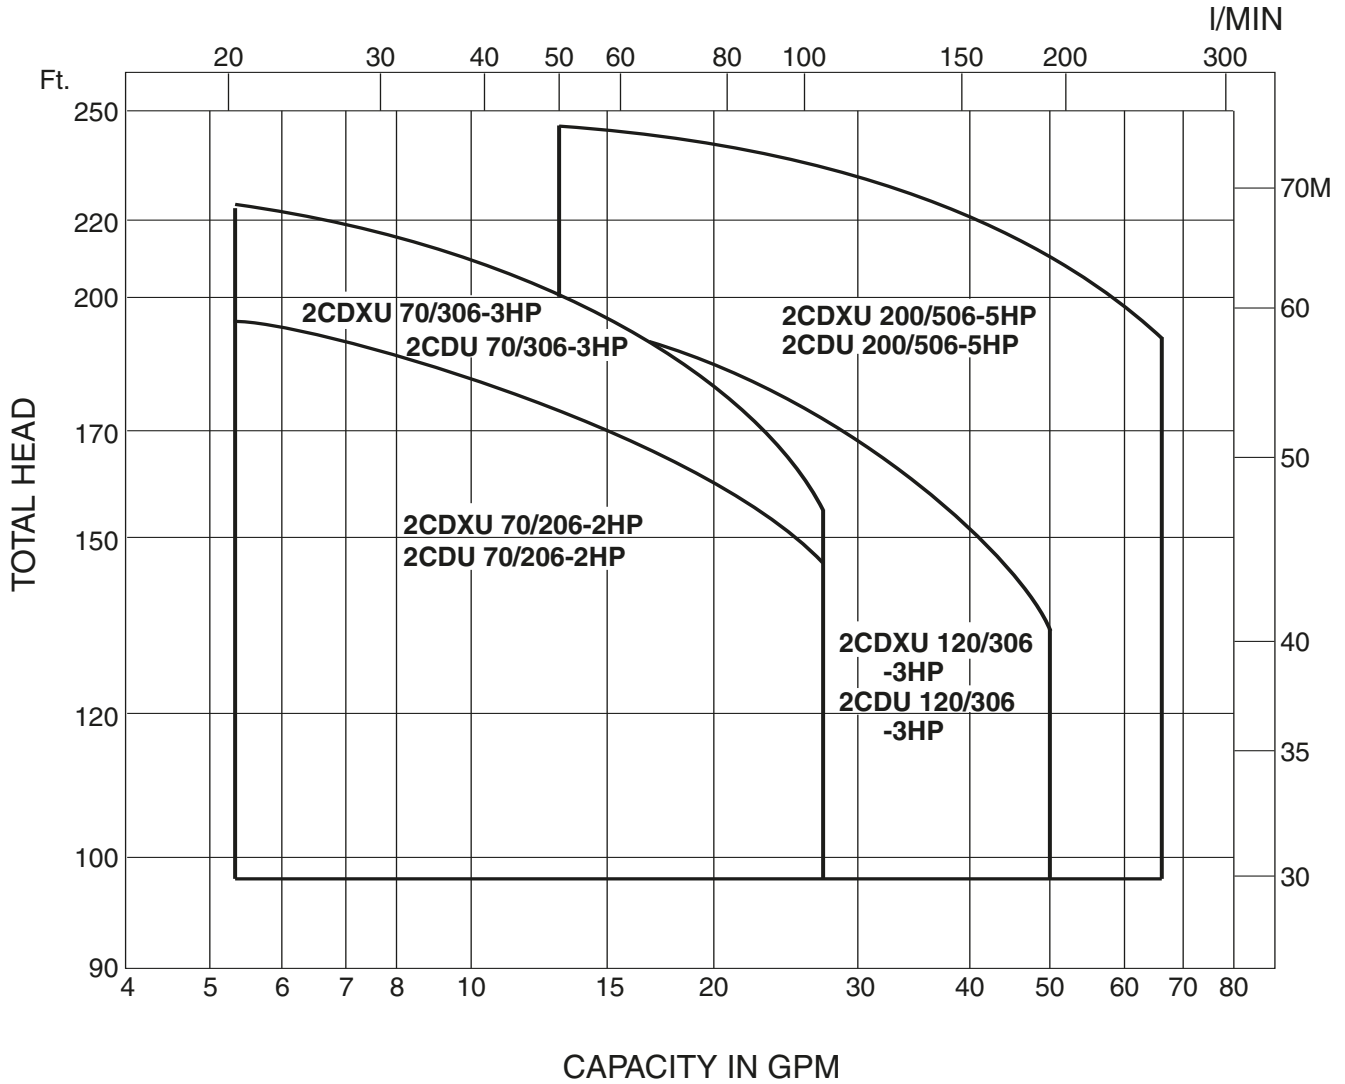

60Hz, Synchronous Speed 3600 RPM

Model 2CDX/2CDU

EBARA Stainless Steel Two-Stage Centrifugal Pumps

Performance Curves

2CDXU 70/206-2HP

2CDU 70/206-2HP

Synchronous Speed: 3600 RPM

Size: 1 × 1¼ × 5³/₁₆ × 5³/₁₆

2CDXU 70/306-3HP

2CDU 70/306-3HP

Synchronous Speed: 3600 RPM

Size: 1 × 1¼ × 5³/₁₆ × 6

2CDX/2CDU

Model 2CDX/2CDU

EBARA Stainless Steel Two-Stage Centrifugal Pumps

Performance Curves

2CDXU 120/306-3HP 2CDU 120/306-3HP Synchronous Speed: 3600 RPM Size: 1 × 1¼ × 5³/₁₆ × 5³/₁₆

2CDXU 200/506-5HP 2CDU 200/506-5HP Synchronous Speed: 3600 RPM Size: 1 × 1½ × 5³/₁₆ × 6³/₁₆