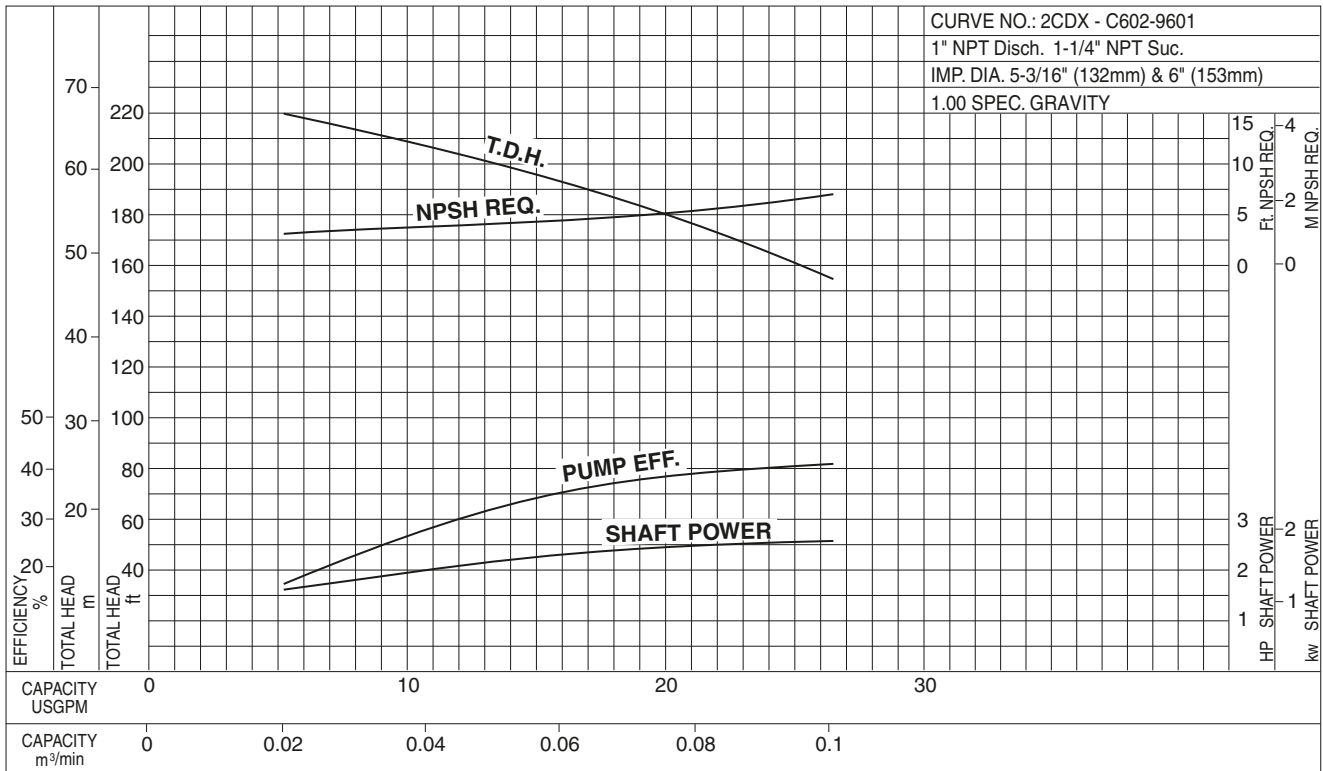

60Hz, Synchronous Speed 3600 RPM

Model 2CDX/2CDU

EBARA Stainless Steel Two-Stage Centrifugal Pumps

Performance Curves

2CDXU 70/206-2HP

2CDU 70/206-2HP

Synchronous Speed: 3600 RPM

Size: 1 × 1¼ × 5³/₁₆ × 5³/₁₆

2CDXU 70/306-3HP

2CDU 70/306-3HP

Synchronous Speed: 3600 RPM

Size: 1 × 1¼ × 5³/₁₆ × 6

2CDX/2CDU

Model 2CDX/2CDU

EBARA Stainless Steel Two-Stage Centrifugal Pumps

Performance Curves

2CDXU 120/306-3HP 2CDU 120/306-3HP Synchronous Speed: 3600 RPM Size: 1 × 1¼ × 5³/₁₆ × 5³/₁₆

2CDXU 200/506-5HP 2CDU 200/506-5HP Synchronous Speed: 3600 RPM Size: 1 × 1½ × 5³/₁₆ × 6³/₁₆