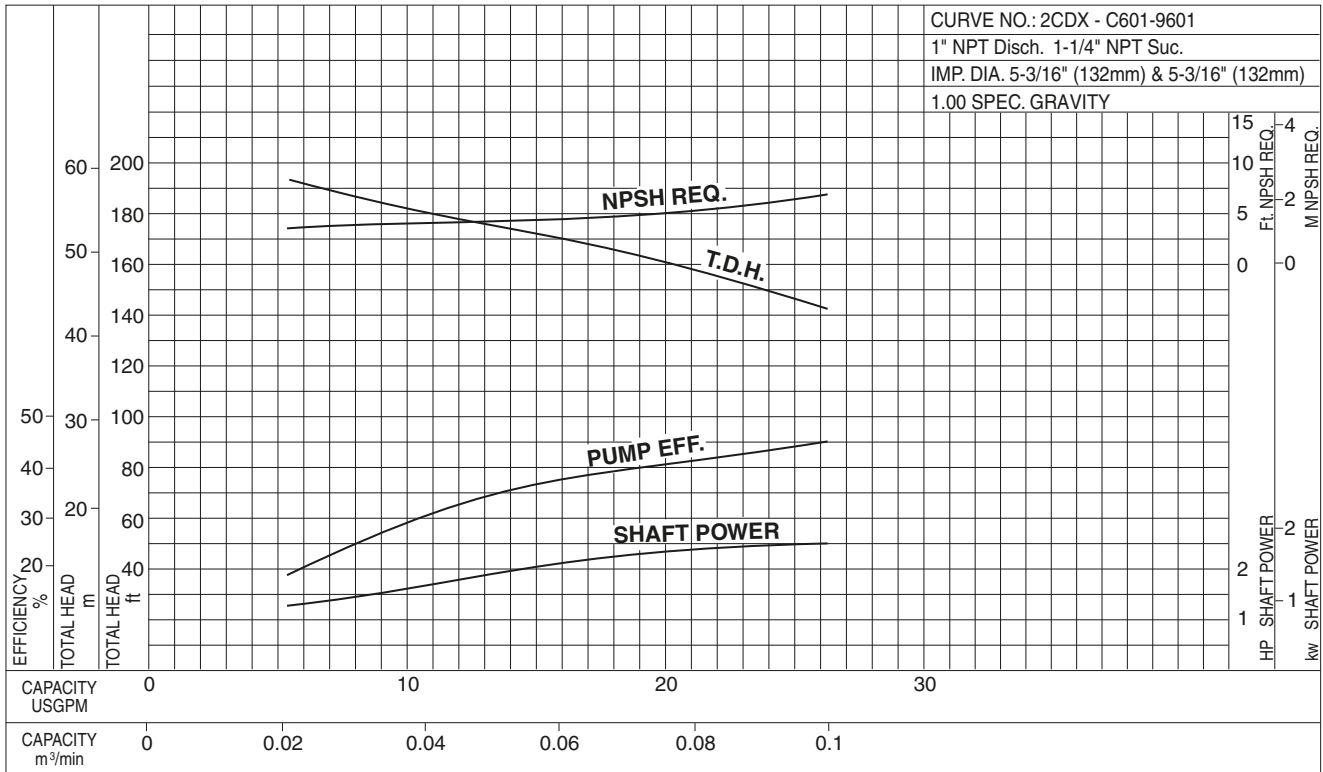

60Hz, Synchronous Speed 3600 RPM

Model 2CDX/2CDU

EBARA Stainless Steel Two-Stage Centrifugal Pumps

Performance Curves

2CDXU 70/206-2HP

2CDU 70/206-2HP

Synchronous Speed: 3600 RPM

Size: 1 × 1¼ × 5³/₁₆ × 5³/₁₆

2CDXU 70/306-3HP

2CDU 70/306-3HP

Synchronous Speed: 3600 RPM

Size: 1 × 1¼ × 5³/₁₆ × 6

2CDX/2CDU

Model 2CDX/2CDU

EBARA Stainless Steel Two-Stage Centrifugal Pumps

Performance Curves

2CDXU 120/306-3HP 2CDU 120/306-3HP Synchronous Speed: 3600 RPM Size: 1 × 1¼ × 5³/₁₆ × 5³/₁₆

2CDXU 200/506-5HP 2CDU 200/506-5HP Synchronous Speed: 3600 RPM Size: 1 × 1½ × 5³/₁₆ × 6³/₁₆