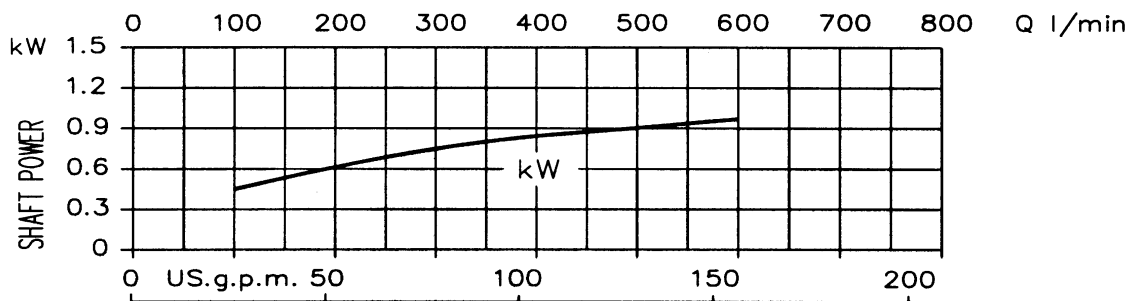

Model DWO  
Performance Curve

EBARA Stainless Steel Open Impeller Centrifugal Pumps

DWO 1506 1.5HP

Synchronous Speed: 3450 RPM

Model DWO  
Performance Curve

EBARA Stainless Steel Open Impeller Centrifugal Pumps

DWO 2006 2HP

Synchronous Speed: 3450 RPM

Model DWO

EBARA Stainless Steel Open Impeller Centrifugal Pumps

Performance curve

DWO 3006 3HP

Synchronous Speed: 3450 RPM