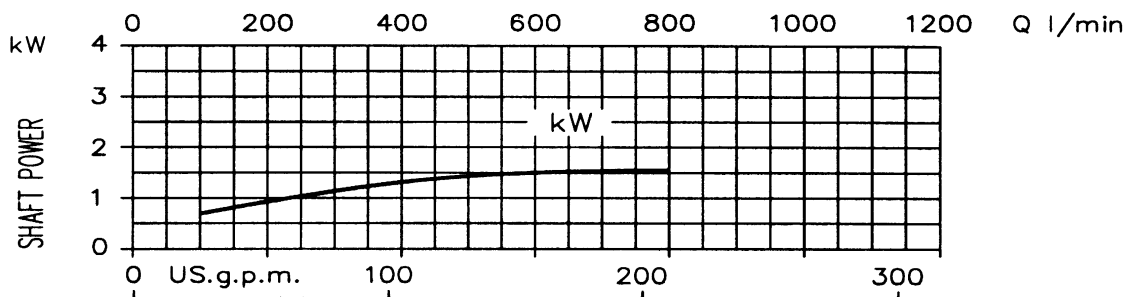

Model DWO  
Performance Curve

EBARA Stainless Steel Open Impeller Centrifugal Pumps

DWO 1506 1.5HP

Synchronous Speed: 3450 RPM

Model DWO  
Performance Curve

EBARA Stainless Steel Open Impeller Centrifugal Pumps

DWO 2006 2HP

Synchronous Speed: 3450 RPM

Model DWO

EBARA Stainless Steel Open Impeller Centrifugal Pumps

Performance curve

DWO 3006 3HP

Synchronous Speed: 3450 RPM