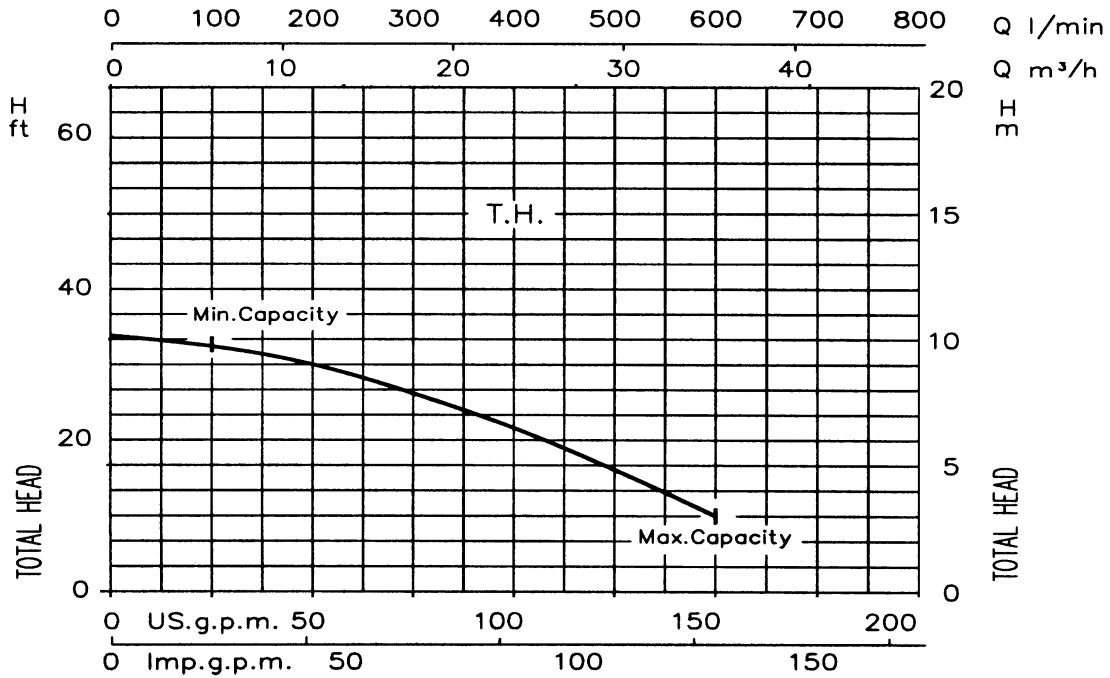

Model DWO  
Performance Curve

EBARA Stainless Steel Open Impeller Centrifugal Pumps

DWO 1506 1.5HP

Synchronous Speed: 3450 RPM

Model DWO  
Performance Curve

EBARA Stainless Steel Open Impeller Centrifugal Pumps

DWO 2006 2HP

Synchronous Speed: 3450 RPM

Model DWO

EBARA Stainless Steel Open Impeller Centrifugal Pumps

Performance curve

DWO 3006 3HP

Synchronous Speed: 3450 RPM