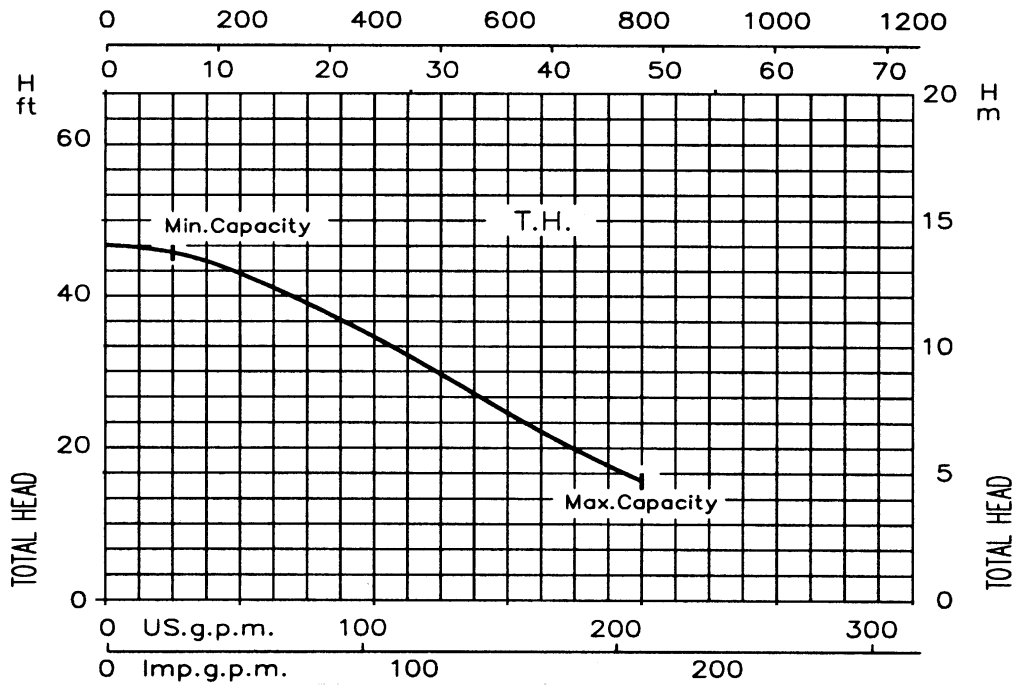

Model DWO  
Performance Curve

EBARA Stainless Steel Open Impeller Centrifugal Pumps

DWO 1506 1.5HP

Synchronous Speed: 3450 RPM

Model DWO  
Performance Curve

EBARA Stainless Steel Open Impeller Centrifugal Pumps

DWO 2006 2HP

Synchronous Speed: 3450 RPM

Model DWO

EBARA Stainless Steel Open Impeller Centrifugal Pumps

Performance curve

DWO 3006 3HP

Synchronous Speed: 3450 RPM