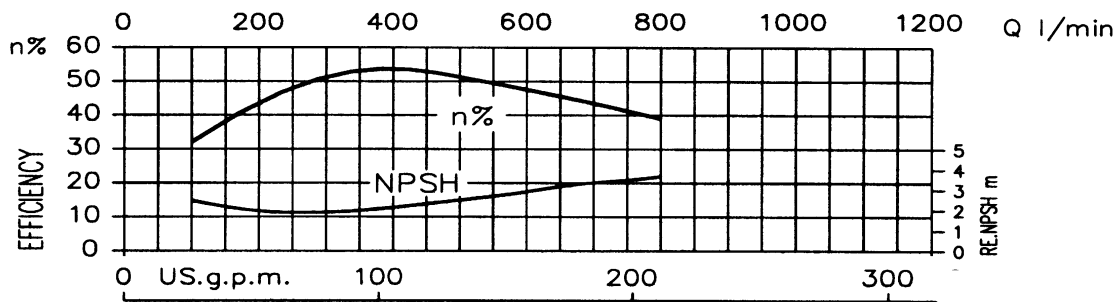

Model DWO  
Performance Curve

EBARA Stainless Steel Open Impeller Centrifugal Pumps

DWO 1506 1.5HP

Synchronous Speed: 3450 RPM

Model DWO  
Performance Curve

EBARA Stainless Steel Open Impeller Centrifugal Pumps

DWO 2006 2HP

Synchronous Speed: 3450 RPM

Model DWO

EBARA Stainless Steel Open Impeller Centrifugal Pumps

Performance curve

DWO 3006 3HP

Synchronous Speed: 3450 RPM