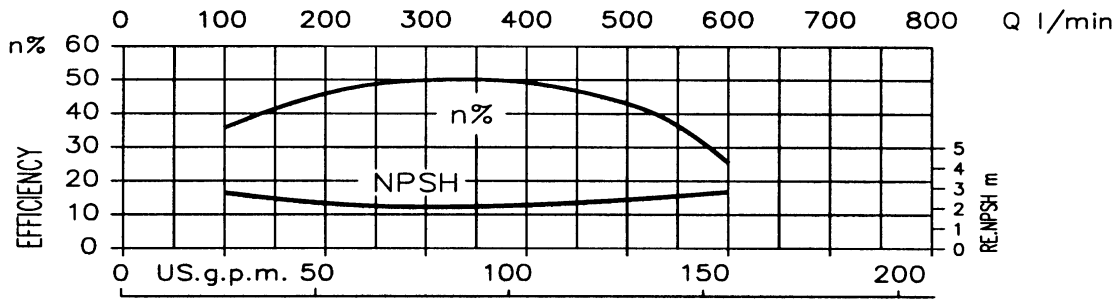

Model DWO  
Performance Curve

EBARA Stainless Steel Open Impeller Centrifugal Pumps

DWO 1506 1.5HP

Synchronous Speed: 3450 RPM

Model DWO  
Performance Curve

EBARA Stainless Steel Open Impeller Centrifugal Pumps

DWO 2006 2HP

Synchronous Speed: 3450 RPM

Model DWO

EBARA Stainless Steel Open Impeller Centrifugal Pumps

Performance curve

DWO 3006 3HP

Synchronous Speed: 3450 RPM